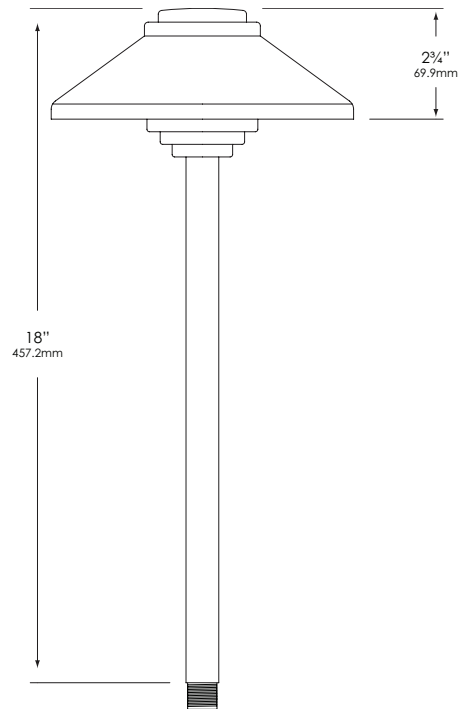

Spun solid copper or brass shade with a precision CNC-machined, *Twist-to-Lock* solid brass lamp base for easy tool-free lamp access.

STEM:

1/2" heavy-gauge, extruded, solid copper or brass pipe with 1/2" NPT.

MOUNTING:

Bottom of stem threaded with 1/2" NPT. Fixture may be mounted into threaded hubs in junction boxes, ground stakes, or floor-mounting canopies.

FASTENERS:

All fasteners are stainless steel.

WIRING:

Prewired with a three-foot pigtail of 18-2 direct-burial cable and underground connectors for a secure connection to supply cable.

All Vista luminaires are **MADE IN U.S.A.**

DIMENSIONS:

Vista Professional Outdoor Lighting reserves the right to modify the design and/or construction of the fixture shown without further notification.