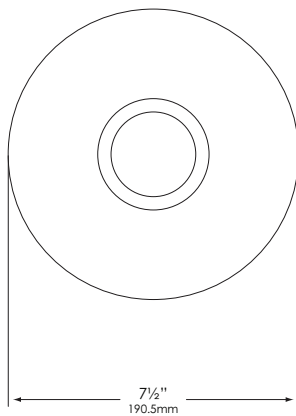

MOUNTING:

Bottom of stem threaded with 1/2" NPT. Fixture may be mounted into threaded hubs in junction boxes, ground stakes, or floor-mounting canopies.

FASTENERS:

All fasteners are stainless steel.

WIRING:

Prewired with a three-foot pigtail of 18-2 direct-burial cable and underground connectors for a secure connection to supply cable.

All Vista luminaires are **MADE IN U.S.A.**

DIMENSIONS:

Vista Professional Outdoor Lighting reserves the right to modify the design and/or construction of the fixture shown without further notification.