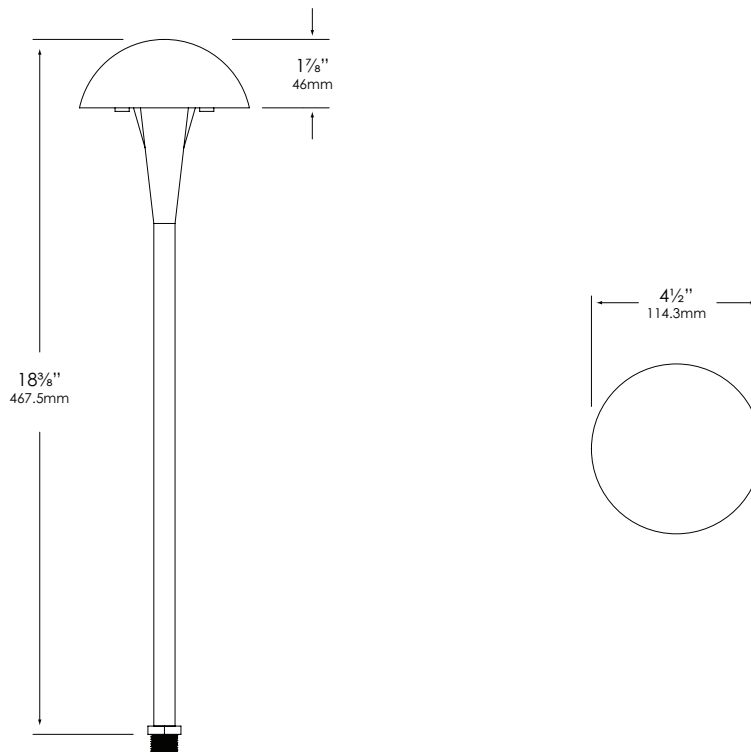

MOUNTING:

Bottom of stem threaded with ½" NPT. Fixture may be mounted into threaded hubs in junction boxes, ground stakes, or floor-mounting canopies. Please see fixture ordering information for mounting selection.

FASTENERS/INSERTS:

All fasteners are stainless steel with brass inserts.

WIRING:

Prewired with a three-foot pigtail of 18-2 direct-burial cable & underground connectors for a secure connection to supply cable.

All Vista luminaires are [MADE IN U.S.A.](#)

DIMENSIONS:

Vista Professional Outdoor Lighting reserves the right to modify the design and/or construction of the fixture shown without further notification.

SPECIFICATION SHEET

MODEL 4206-LED Landscape Series • Path & Spread Lights

FIXTURE ORDERING INFORMATION

TO ORDER FIXTURE: Select appropriate choice from each column as in the following example.

EXAMPLE: PR-4206-B-W-LB2ND